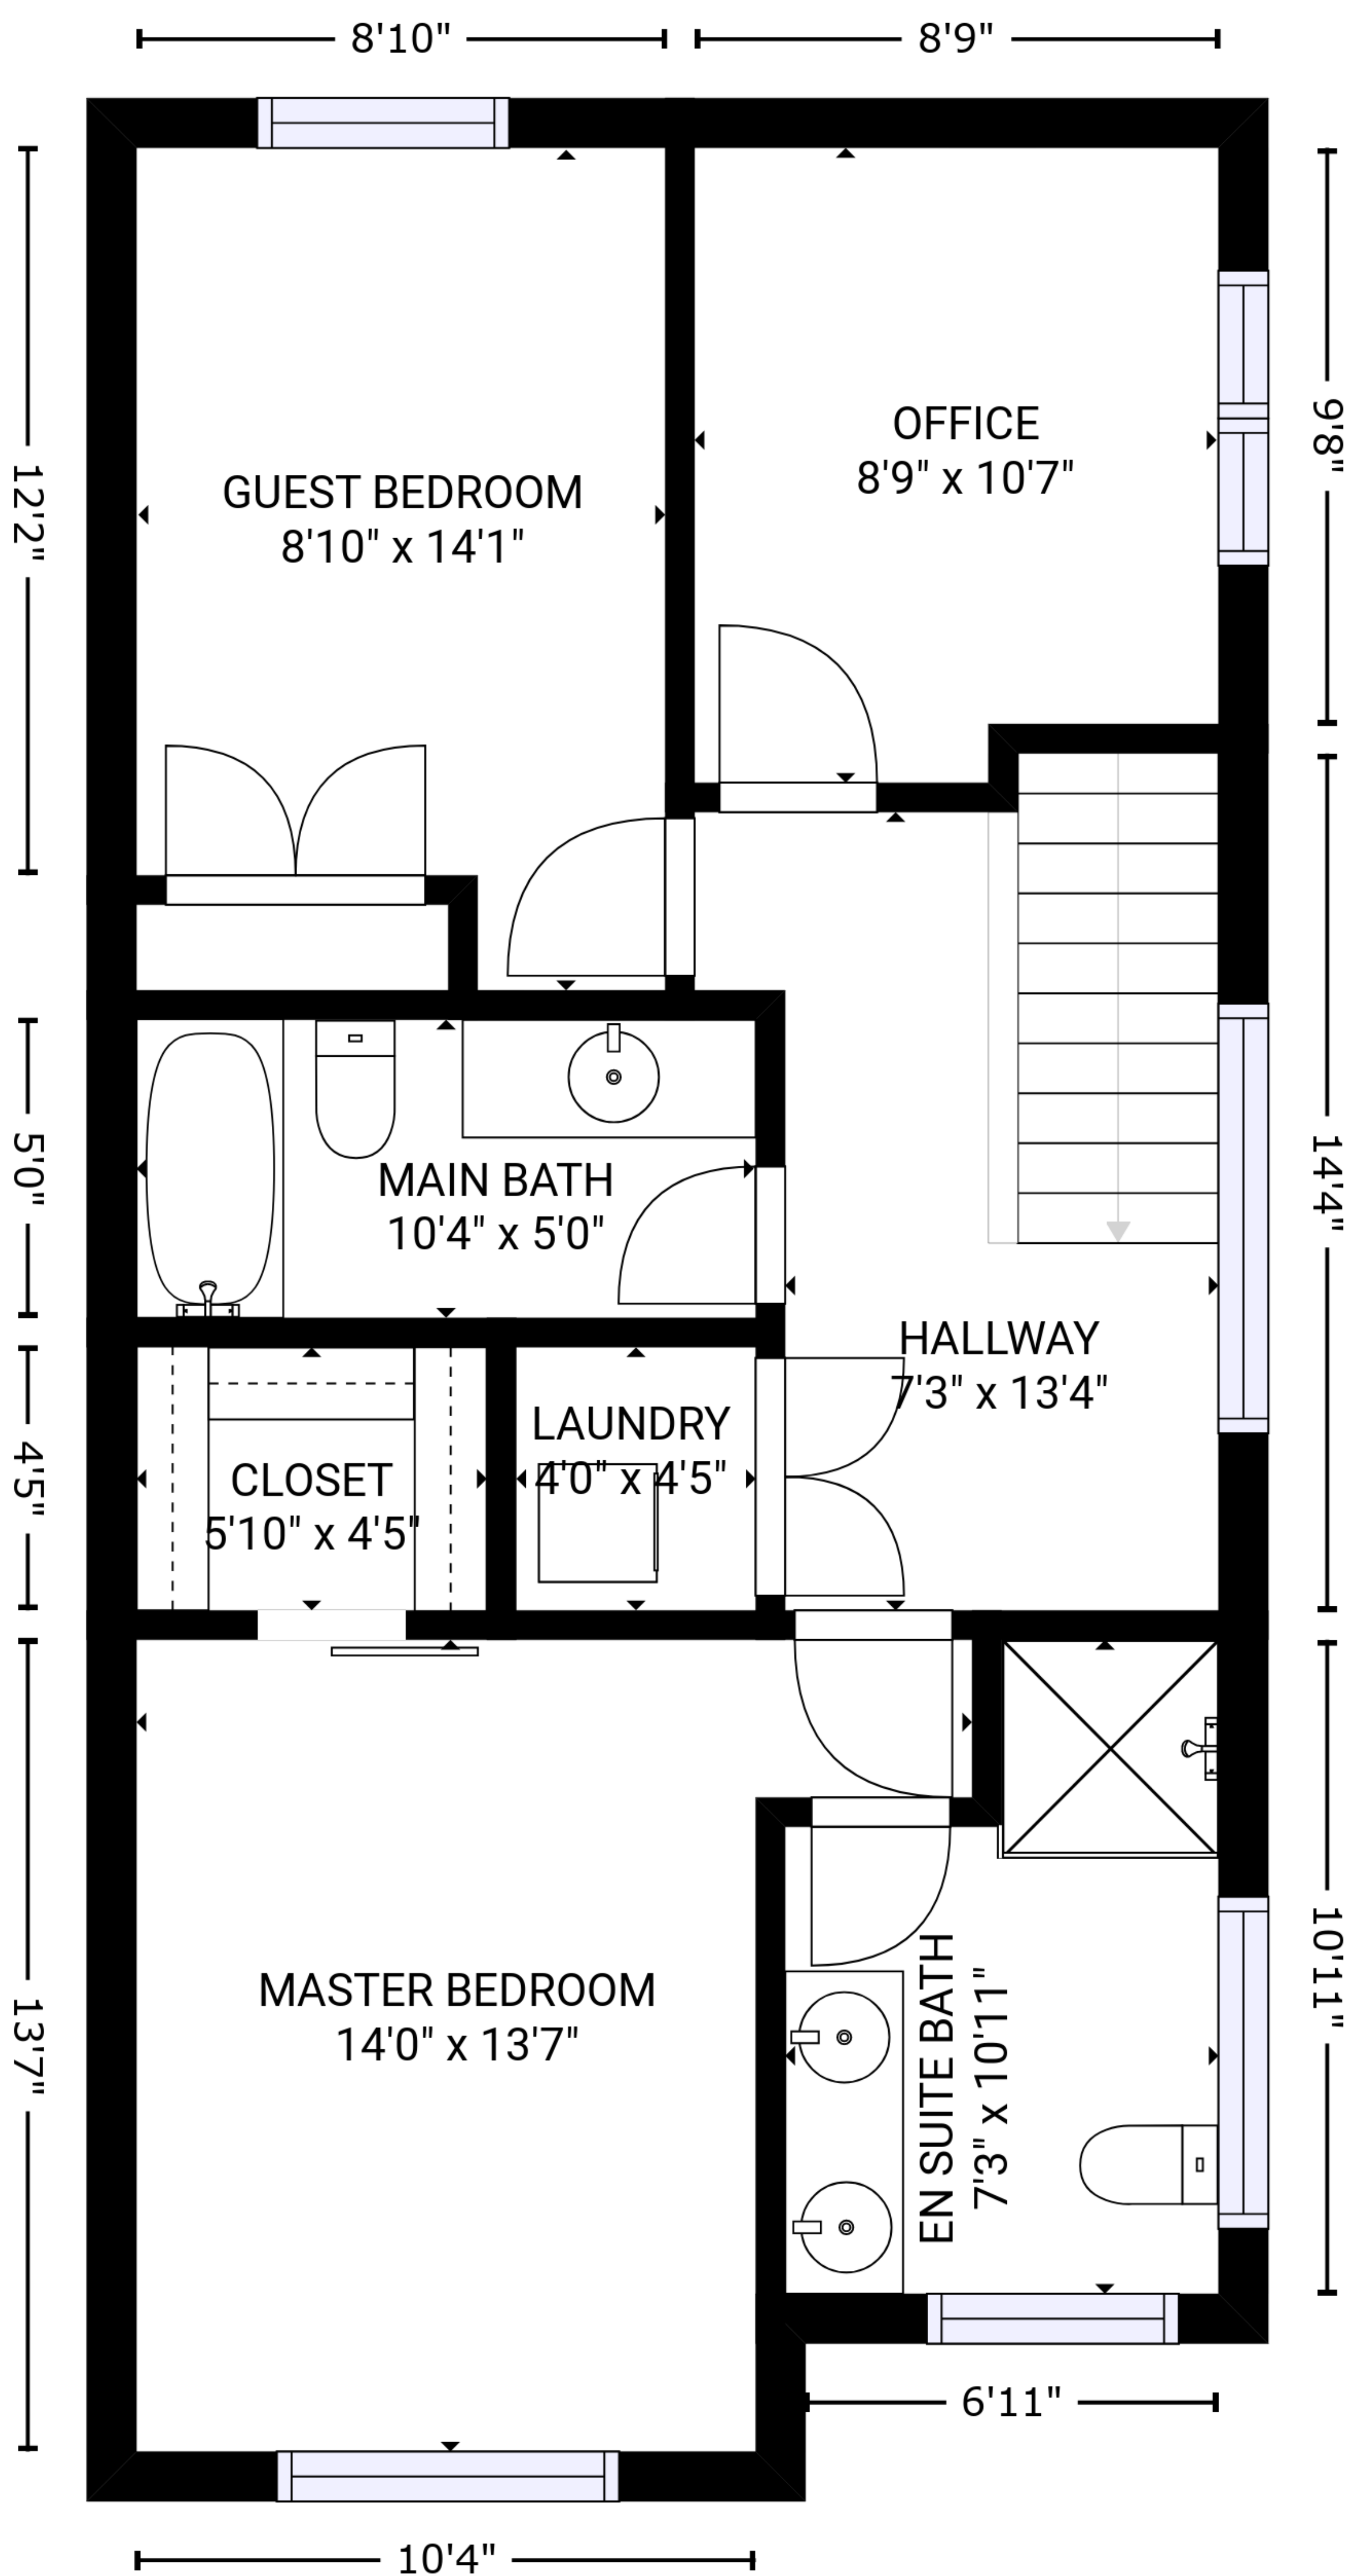

Property details:

Time to scan: 11 mins

Time to receive floor plan back: 90 Mins

Total square footage: 1,667 sq ft

Floor 3 (Upper level)

Floor 2 (Main level)

Floor 1 (Basement level)