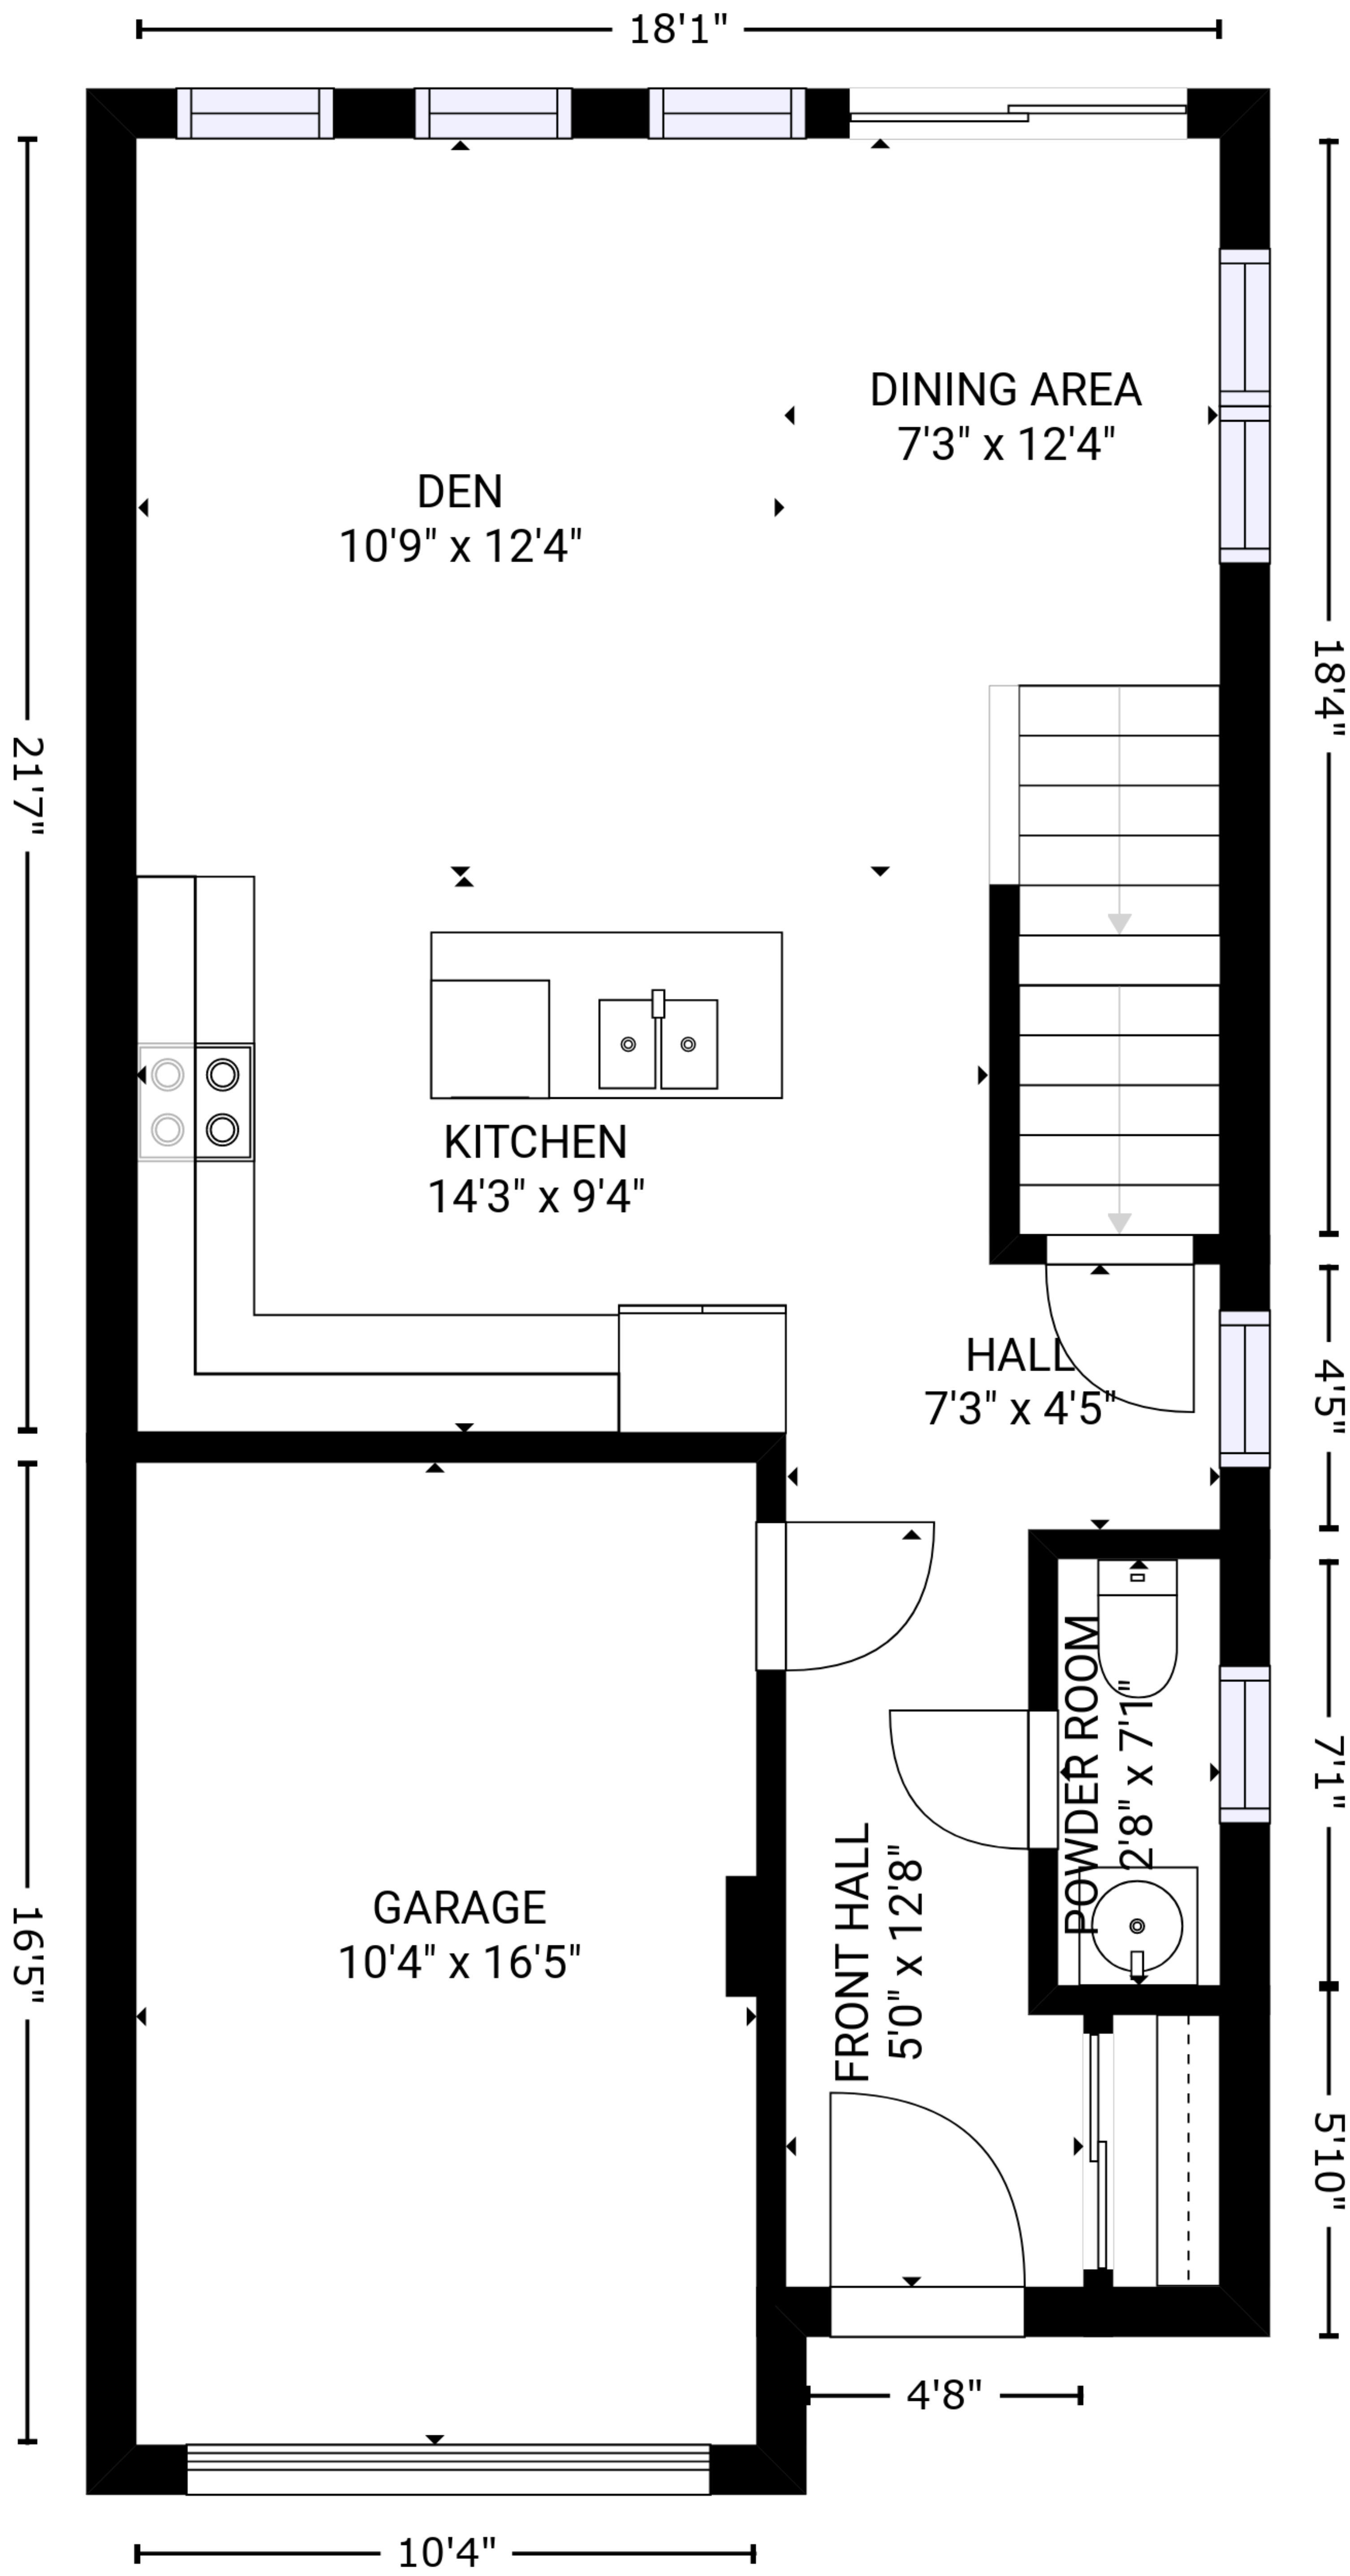

Property details:

Time to scan: 11 mins

Time to receive floor plan back: 90 Mins

Total square footage: 1,667 sq ft

Floor 3 (Upper level)

Floor 2 (Main level)

Floor 1 (Basement level)