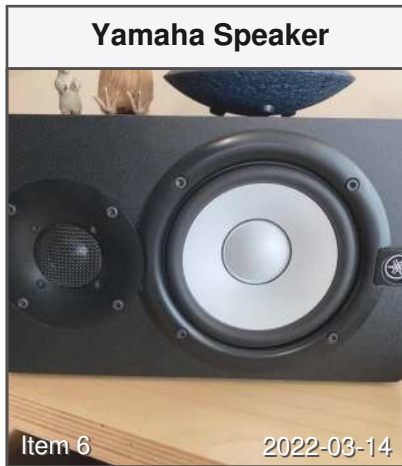

**Kangaroo Plush Toy in
box: Medium Box SH 2**

Item 10

2022-03-14

Clay Animal Figurine in box: Medium Box SH 2

Sentimental item:

Client got this item on a trip to Australia

Item 11

2022-03-14

CONTENTS: Living Room — Non-Restorable

Seagate 640GB Portable Hard Drive 9LE2AT-500

Serial #: 2GE40ETP

Avantree Bluetooth Earbuds BYHS-TWS110

Serial #: 2AITF-BTHS-TWS110

Tascam Linear PCM Recorder DR-07X

Serial #: 1941913