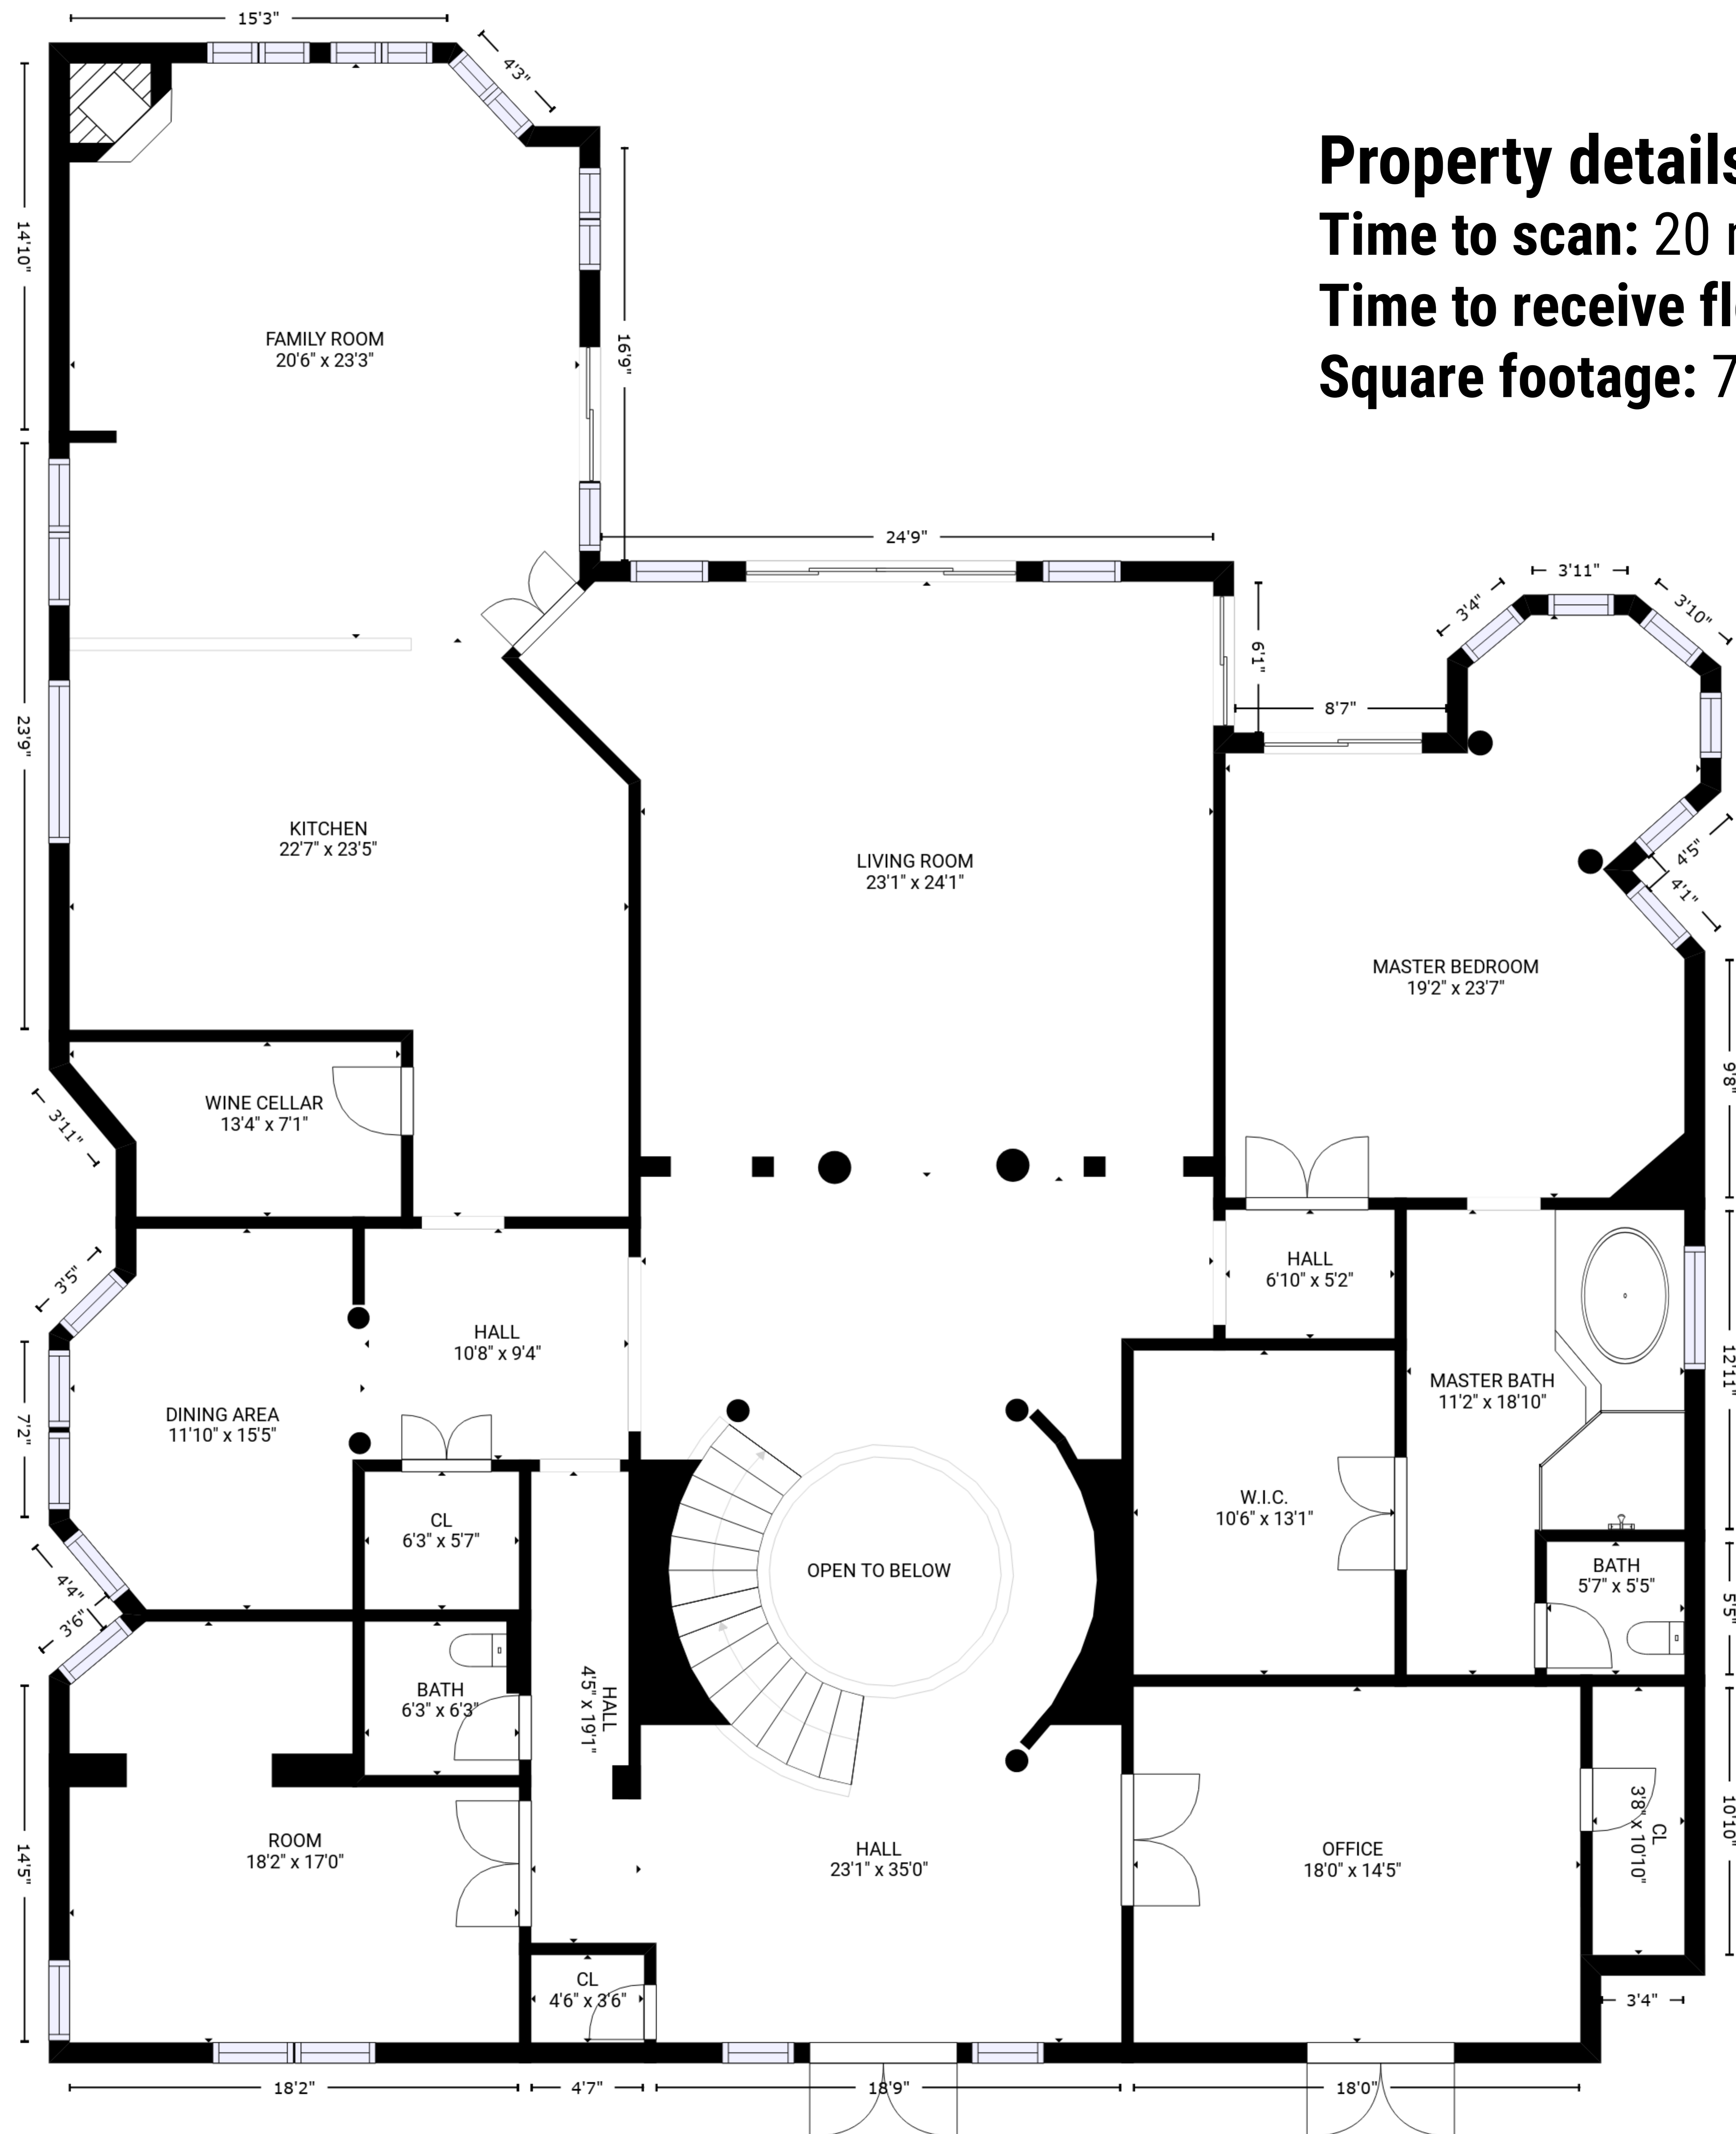

Floor 3 (Upper level)

Property details:

Time to scan: 20 mins

Time to receive floor plan back: 4 Hours, 30 Mins

Square footage: 7,500 sq ft

Floor 2 (Main level)

Property details:

Time to scan: 20 mins

Time to receive floor plan back: 4 Hours, 30 Mins

Square footage: 7,500 sq ft

Floor 1 (Basement level)

Property details:

Time to scan: 20 mins

Time to receive floor plan back: 4 Hours, 30 Mins

Square footage: 7,500 sq ft