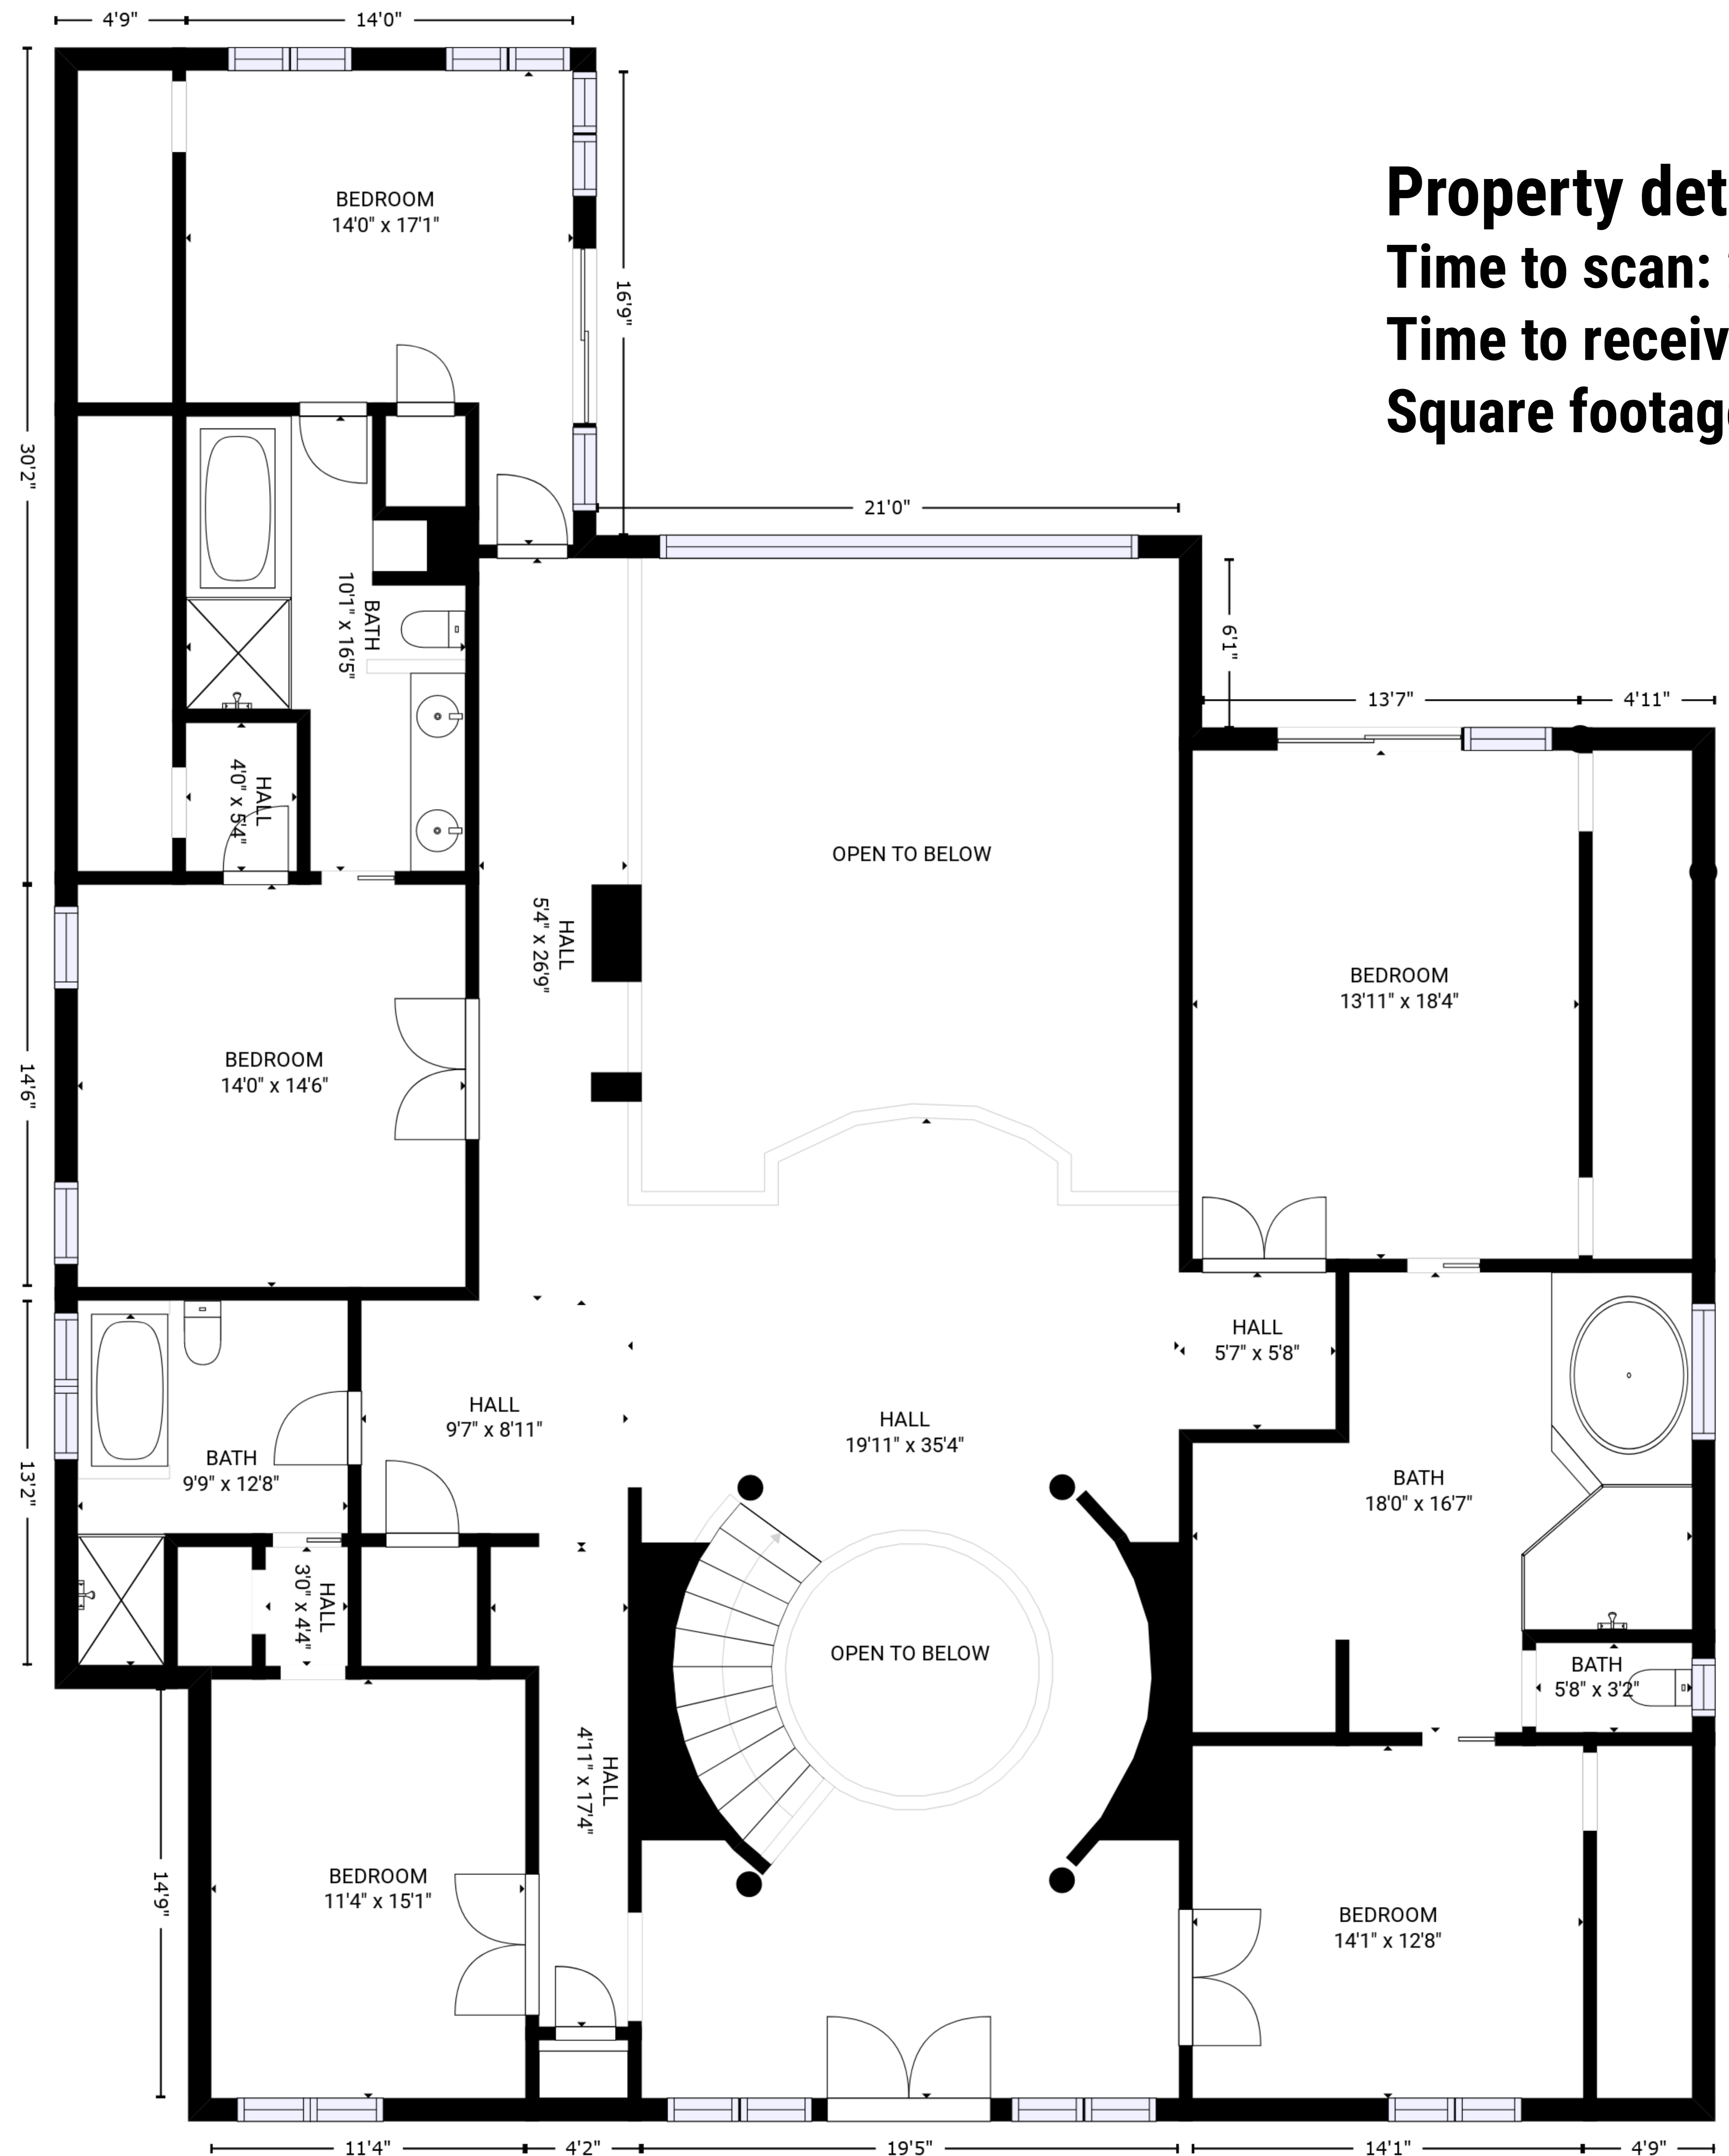

Floor 3 (Upper level)

Property details:

Time to scan: 20 mins

Time to receive floor plan back: 4 Hours, 30 Mins

Square footage: 7,500 sq ft

Floor 2 (Main level)

Property details:

Time to scan: 20 mins

Time to receive floor plan back: 4 Hours, 30 Mins

Square footage: 7,500 sq ft

Floor 1 (Basement level)

Property details:

Time to scan: 20 mins

Time to receive floor plan back: 4 Hours, 30 Mins

Square footage: 7,500 sq ft